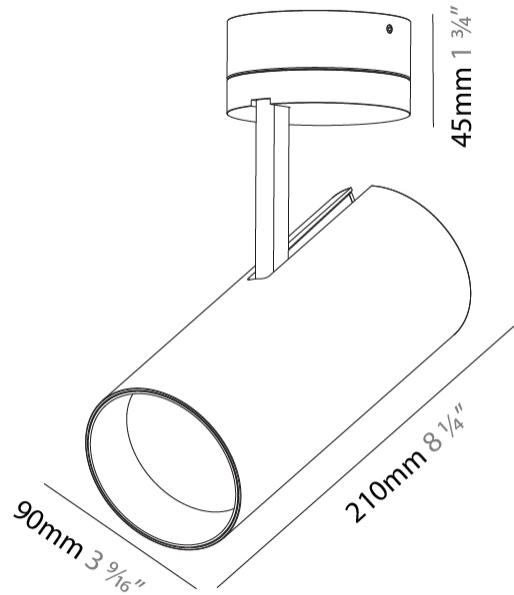

GENERAL

Series: Imagine
Subseries: Imagine 90
Brand: Prolicht
Division: Architectural
Mounting Type: Surface
Mounting Location: Ceiling
Subcategory: Spots

PHYSICAL

Shape: Cylinder
Diameter (mm): 90
Diameter (in): 3 5/16
Height (mm): 210
Height (in): 8 1/4
Max. Overall Height (mm): 255
Max. Overall Height (in): 10 1/16
Light Distribution: Adjustable / Direct
Weight (kg): 1.184
Weight (lbs): 2.60
Fixture Finish: SSR / BKV / CWI / CRY / HAB / UFT / ITA / RUA / FTG / MYG / LOD / PUS / FRO / FUP / KIA / POP / BLS / SPG / MEY / GOH / GUM / CHC / COM / ABZ / JAG / OBR / MOS / ROR
Fixture Material: Aluminum Die Cast

ELECTRICAL

Lamp Type: LED (Zhaga Standard)
Input Wattage (W): 28.6
Total Output Wattage (W): 26
Dimming: Tri-Mode (Non-Dimming and Phase Dimming (120Vac only) and 0-10V Dimming)
Driver Included: Yes
Driver Location: Integrated
Driver Type: Constant Current - Universal
Driver Class: Class 2
Input Voltage (V): 120 - 277
Constant Current (MA): 700

LED

Number of LEDs: 1
Color Temperature (°K): 2700 / 3000 / 3500 / 4000
Max. Delivered Lumen (lm): 2210 / 2270 / 2391 / 2440
CRI: >90 CRI
Lamp Life (hrs): 50000

OPTICAL

Reflector°: 18 / 26 / 40
Adjustability: Rotational 350°; Tilt 90°

RATINGS AND CERTIFICATIONS

Certified By: Certified for North American Standards
IP rating: IP20