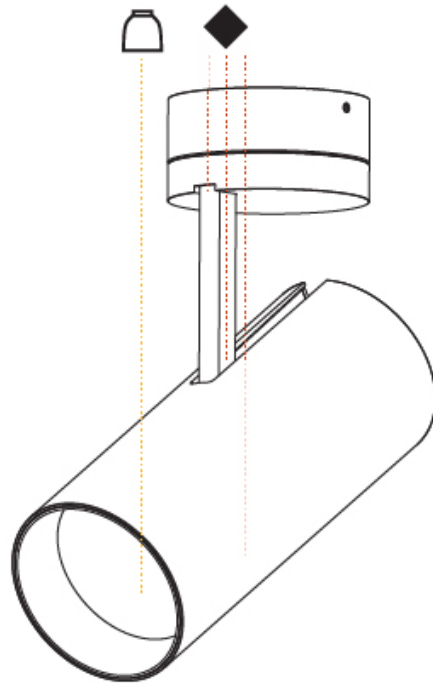

A3D116-

PROJECT

TYPE

SPECIFIER

QUANTITY

DATE

A