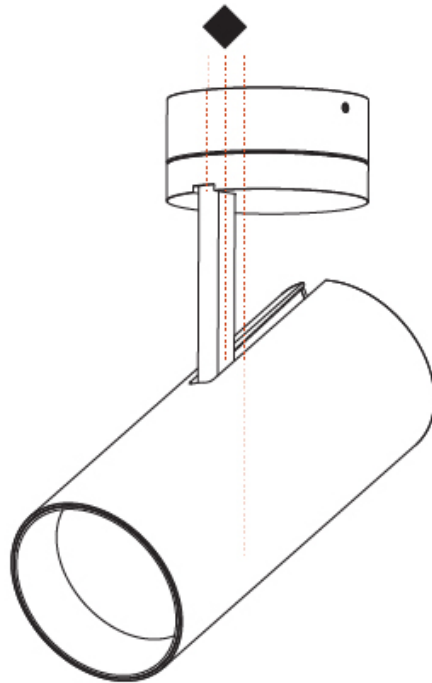

A3D115-

PROJECT

TYPE

SPECIFIER

QUANTITY

DATE